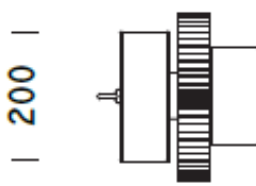

Options – Options

Graduable – Dimming – O-10 V – DALI –DMX - PWM