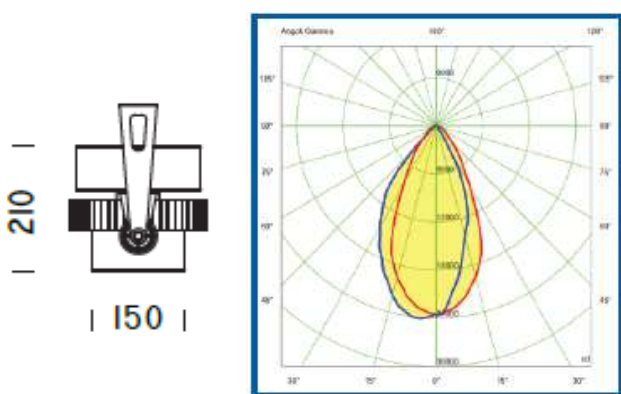

Classe 1 - P (W) 65W - - - IK08

Options – Options

Graduable – Dimming – O-10 V – DALI –DMX – PWM