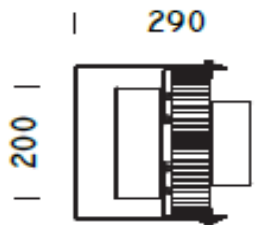

Residential lighting – Sport Facilities, large area lighting

CL- 120W

Puissance – Power 120W

Flux – Light Flux: 14.400 lm

Poids – Weight 8.95 kg

Faisceaux – Reflector

39° 51° 64°

Made in France

CL- 120W

bridgeLux. LED- BRIDGELUX

T° Couleur – Colour temperature 3000 K- 4000 K – 5000 K

230 VAC 50/60 HZ – Connecteur /Connection IP68

EN 605 98-2-1 – Aluminium

Classe I - P (W) 120W - IP65 - CE - IK08

Options – Options