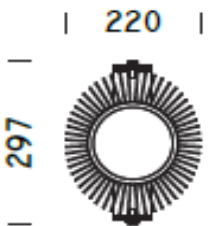

Residential lighting – Sport Facilities, large area lighting

CL- 120W

Puissance – Power 120W

Flux – Light Flux: 14.400 lm

Poids – Weight 8.95 kg

Faisceaux – Reflector

39° 51° 64°

Made in France

CL- 120W

bridgeLux. LED- BRIDGELUX

T° Couleur – Colour temperature 3000 K- 4000 K – 5000 K

230 VAC 50/60 HZ – Connecteur /Connection IP68

EN 605 98-2-1 – Aluminium

Classe I - P (W) 120W - IP65 - CE - IK08

Options – Options