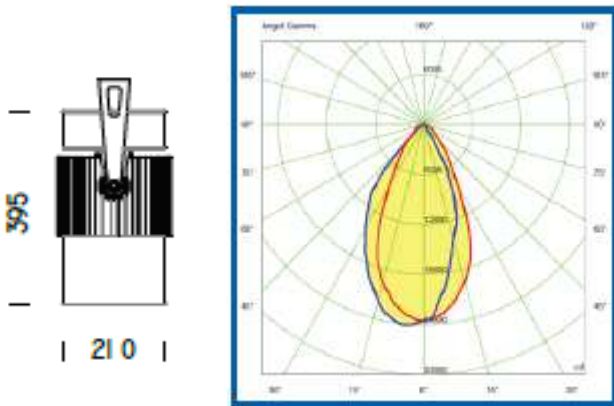

Classe 1 - P (W) 240W - IP 65 - CE - IK08

Options – Options

Graduable – Dimming – O-10 V – DALI –DMX – PWM