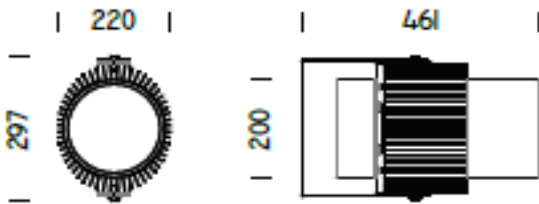

Classe 1 - P (W) 240W - IP 65 - CE - IK08

Options – Options

Graduable – Dimming – O-10 V – DALI –DMX – PWM