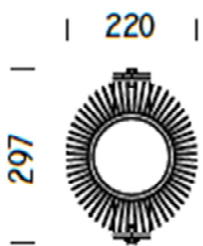

Classe 1 - P (W) 120W - - - IK08

Options – Options

Graduable – Dimming – **O-10 V – DALI –DMX – PWM**