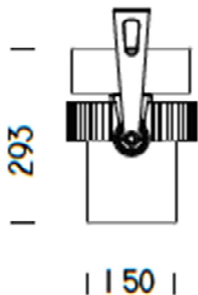

Classe 1 - P (W) 120W - - - IK08

Options – Options

Graduable – Dimming – **O-10 V – DALI –DMX – PWM**