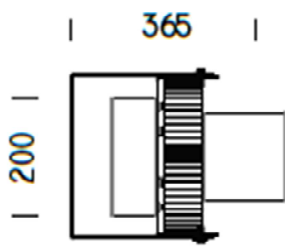

Classe 1 - P (W) 120W - - - IK08

Options – Options

Graduable – Dimming – **O-10 V – DALI –DMX – PWM**