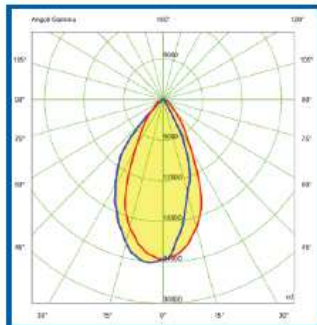

Classe 1 - P (W) 120W - - - IK08

Options – Options

Graduable – Dimming – **O-10 V – DALI –DMX – PWM**