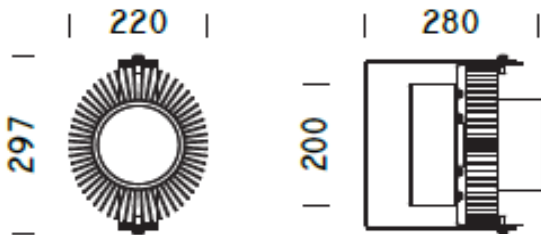

CL- 65 W

bridgelux® LED- BRIDGELUX

T° Couleur – Colour temperature 3000 K- 4000 K – 5000 K

230 VAC 50/60 HZ – Connecteur /Connection IP68

EN 605 98-2-1 – Aluminium

Classe I - P (W) 65W - - - IK08

Options – Options

Graduable – Dimming – 0-10 V – DALI –DMX - PWM

297

210

150